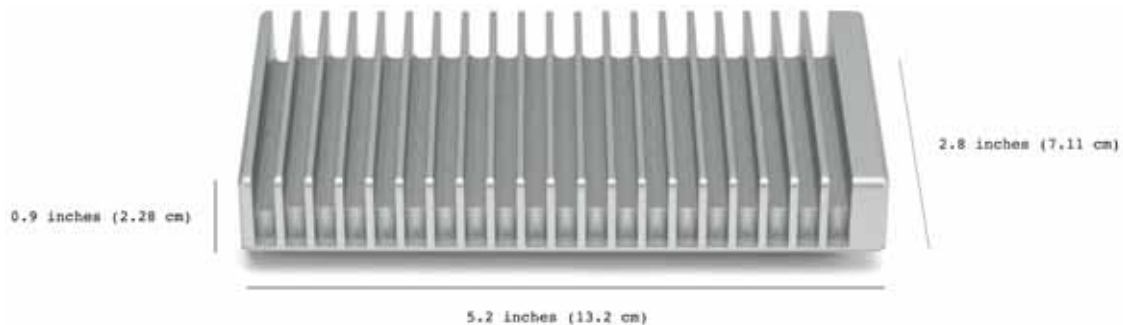

Built to Handle Demanding Needs

Thermal throttling is never a concern because form meets function with the Express 1M2. Its solid aluminum heat sink design ensures proper heat dissipation and consistent maximum performance. Unlike a snap together toolless enclosure, Express 1M2 screws together to securely protect the drive inside its rugged enclosure. And when Express 1M2 needs to be shared, it can work cross-platform with Macs and PCs using OWC's MacDrive software for peace between the platforms.